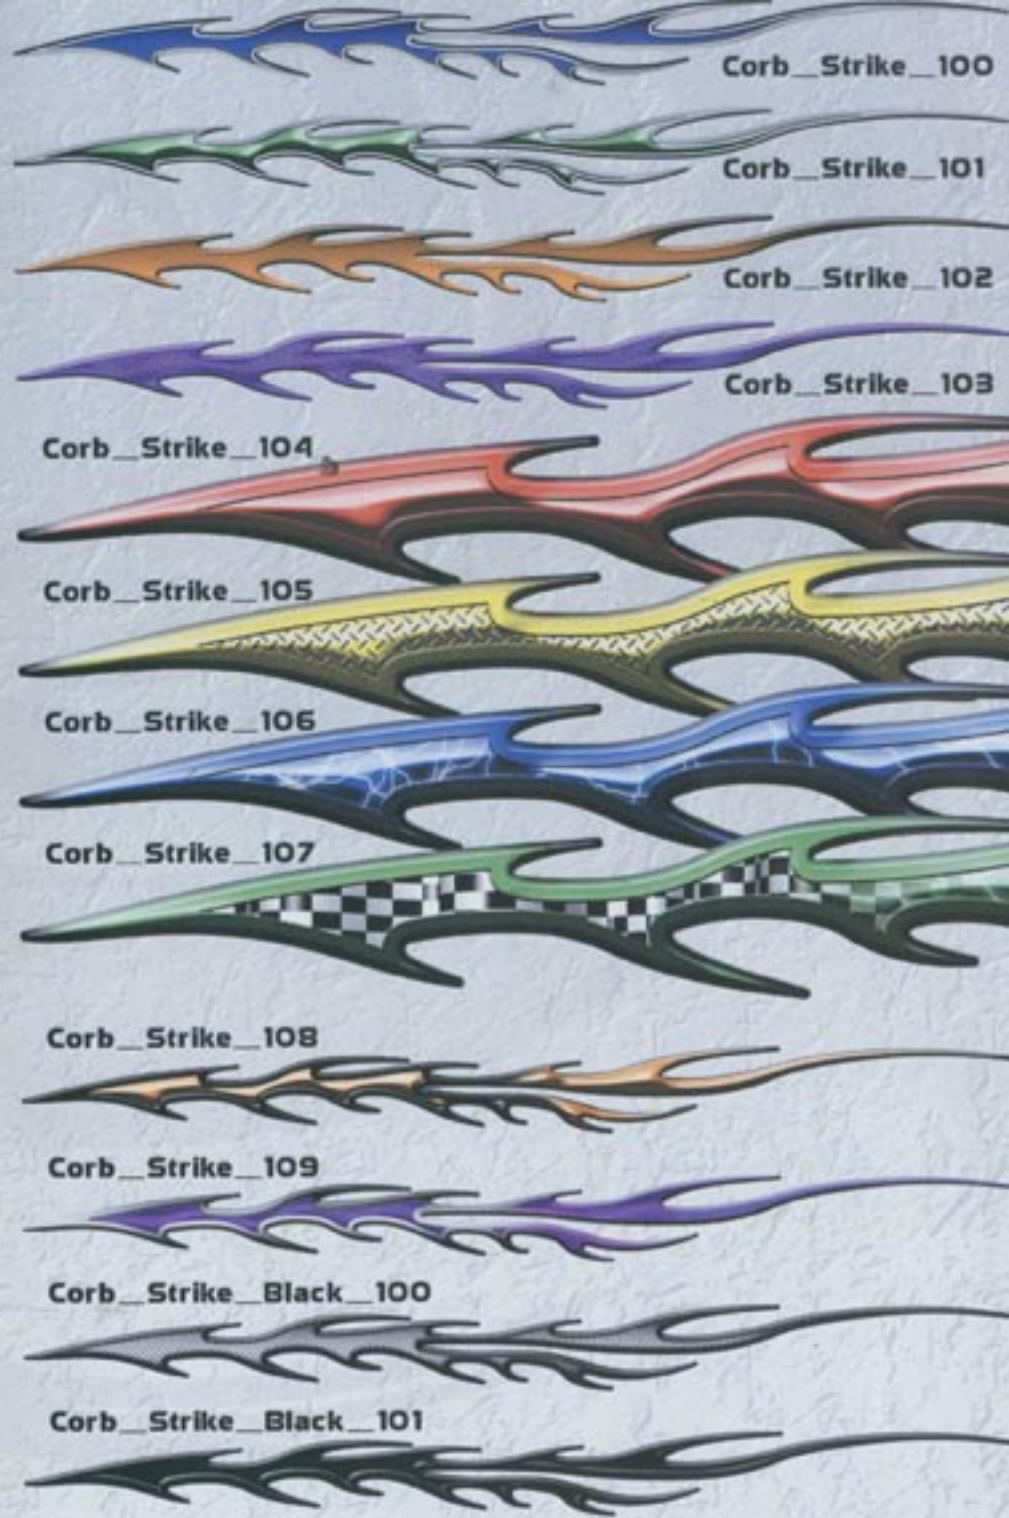

Corb\_Exe\_103

Corb\_Exe\_104

Corb\_Exe\_105

Corb\_Exe\_106

Corb\_Exe\_Flag\_CAN

Corb\_Exe\_FLAG\_US

Each stripe is available in 7 different colors.

Corb\_Jet\_100

Corb\_Lightning\_107

Corb\_Lightning\_108

Corb\_Lightning\_109

Corb\_Lightning\_110

Corb\_Ripper\_100

Corb\_Ripper\_101

Corb\_Ripper\_102

Corb\_Ripper\_103

Corb\_Ripper\_104

Corb\_Ripper\_105

Corb\_Ripper\_106

Corb\_Ripper\_Race Flag

Corb\_Ripper\_Flag\_CAN

Corb\_Ripper\_Flag\_US

Corb\_Ripper\_Fire

Corb\_Tempest\_100